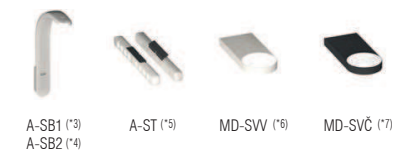

SVETILA • SVJETILJKE • LIGHTS